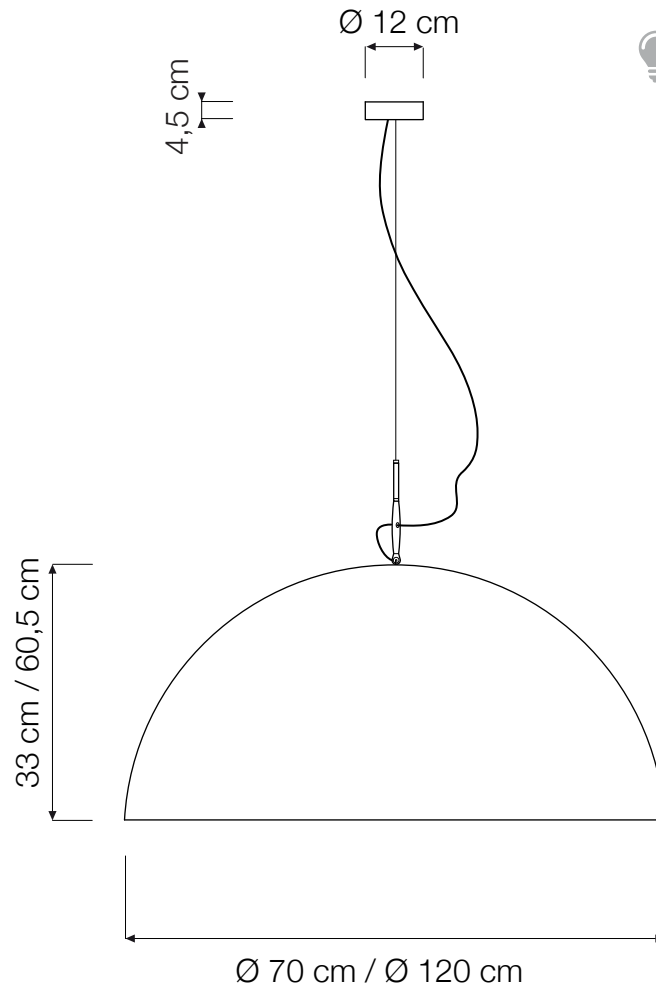

MEZZA LUNA 1/2

PENDANT Ø 70/120

Mezza luna 1 (Ø 70 cm) max 100W | E27 (230V) - E26 (120V)
Equivalent W dimmable LED bulbs compatible | rec. LED 13W

Mezza luna 2 (Ø 120 cm) max 100W | E27 (230V) - E26 (120V)
Equivalent W dimmable LED bulbs compatible | rec. LED 20W

Led color temperature recommended:
neutral white 4200 °K / warm white 2700 °K

MATERIALS

Mezza luna 1/2: laprene, nebulite (fiberglass), steel
Mezza luna 1/2 nebulite: laprene, nebulite, steel
Mezza luna 1/2 lavagna: laprene, nebulite, nylon, blackboard effect resin
Mezza luna 1/2 cemento: laprene, nebulite, nylon, cement effect paint

TRANSPARENT VERSION

COLOR

BICOLOR VERSION

OUTER COLOR

INNER COLOR

INCLUDES 130 CM CORD AND LAPRENE (RUBBER) CEILING CANOPY.
CUSTOM CORD LENGTHS ARE AVAILABLE FOR AN ADDITIONAL CHARGE.
BULBS ARE NOT INCLUDED.