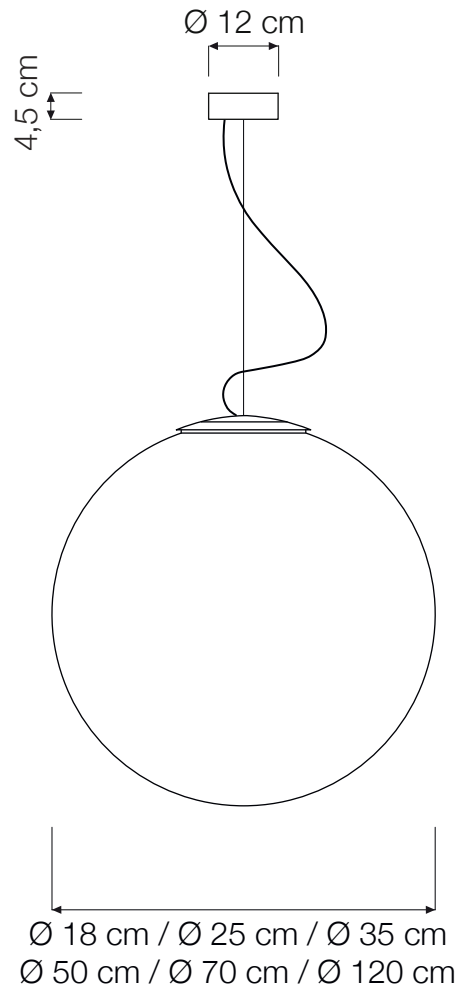

LUNA 1/2/3/4/18/25

PENDANT Ø 35/50/70/120/18/25

Luna 1 (Ø 35 cm) max 50W | E27 (230V) - E26 (120V)
Equivalent W dimmable LED bulbs compatible | rec. LED 13W

Luna 2 (Ø 50 cm) max 70W | E27 (230V) - E26 (120V)
Equivalent W dimmable LED bulbs compatible | rec. LED 13W

Luna 3 (Ø 70 cm) max 100W | E27 (230V) - E26 (120V)
Equivalent W dimmable LED bulbs compatible | rec. LED 20W

Luna 4 (Ø 120 cm) max 100W | E27 (230V) - E26 (120V)
Equivalent W dimmable LED bulbs compatible | rec. LED 30W

Luna 18 (Ø 18 cm) max 8W | E14 (230V) - E12 (120V)
Equivalent W dimmable LED bulbs compatible | rec. LED 6W

Luna 25 (Ø 25 cm) max 40W | E14 (230V) - E12 (120V)
Equivalent W dimmable LED bulbs compatible | rec. LED 8W

Led color temperature recommended:
neutral white 4200 °K / warm white 2700 °K

MATERIALS

Laprene, steel, nebulite (fiberglass), polycarbonate

COLOR

INCLUDES 130 CM CORD AND LAPRENE (RUBBER) CEILING CANOPY. CUSTOM CORD LENGTHS ARE AVAILABLE FOR AN ADDITIONAL CHARGE. BULBS ARE NOT INCLUDED.